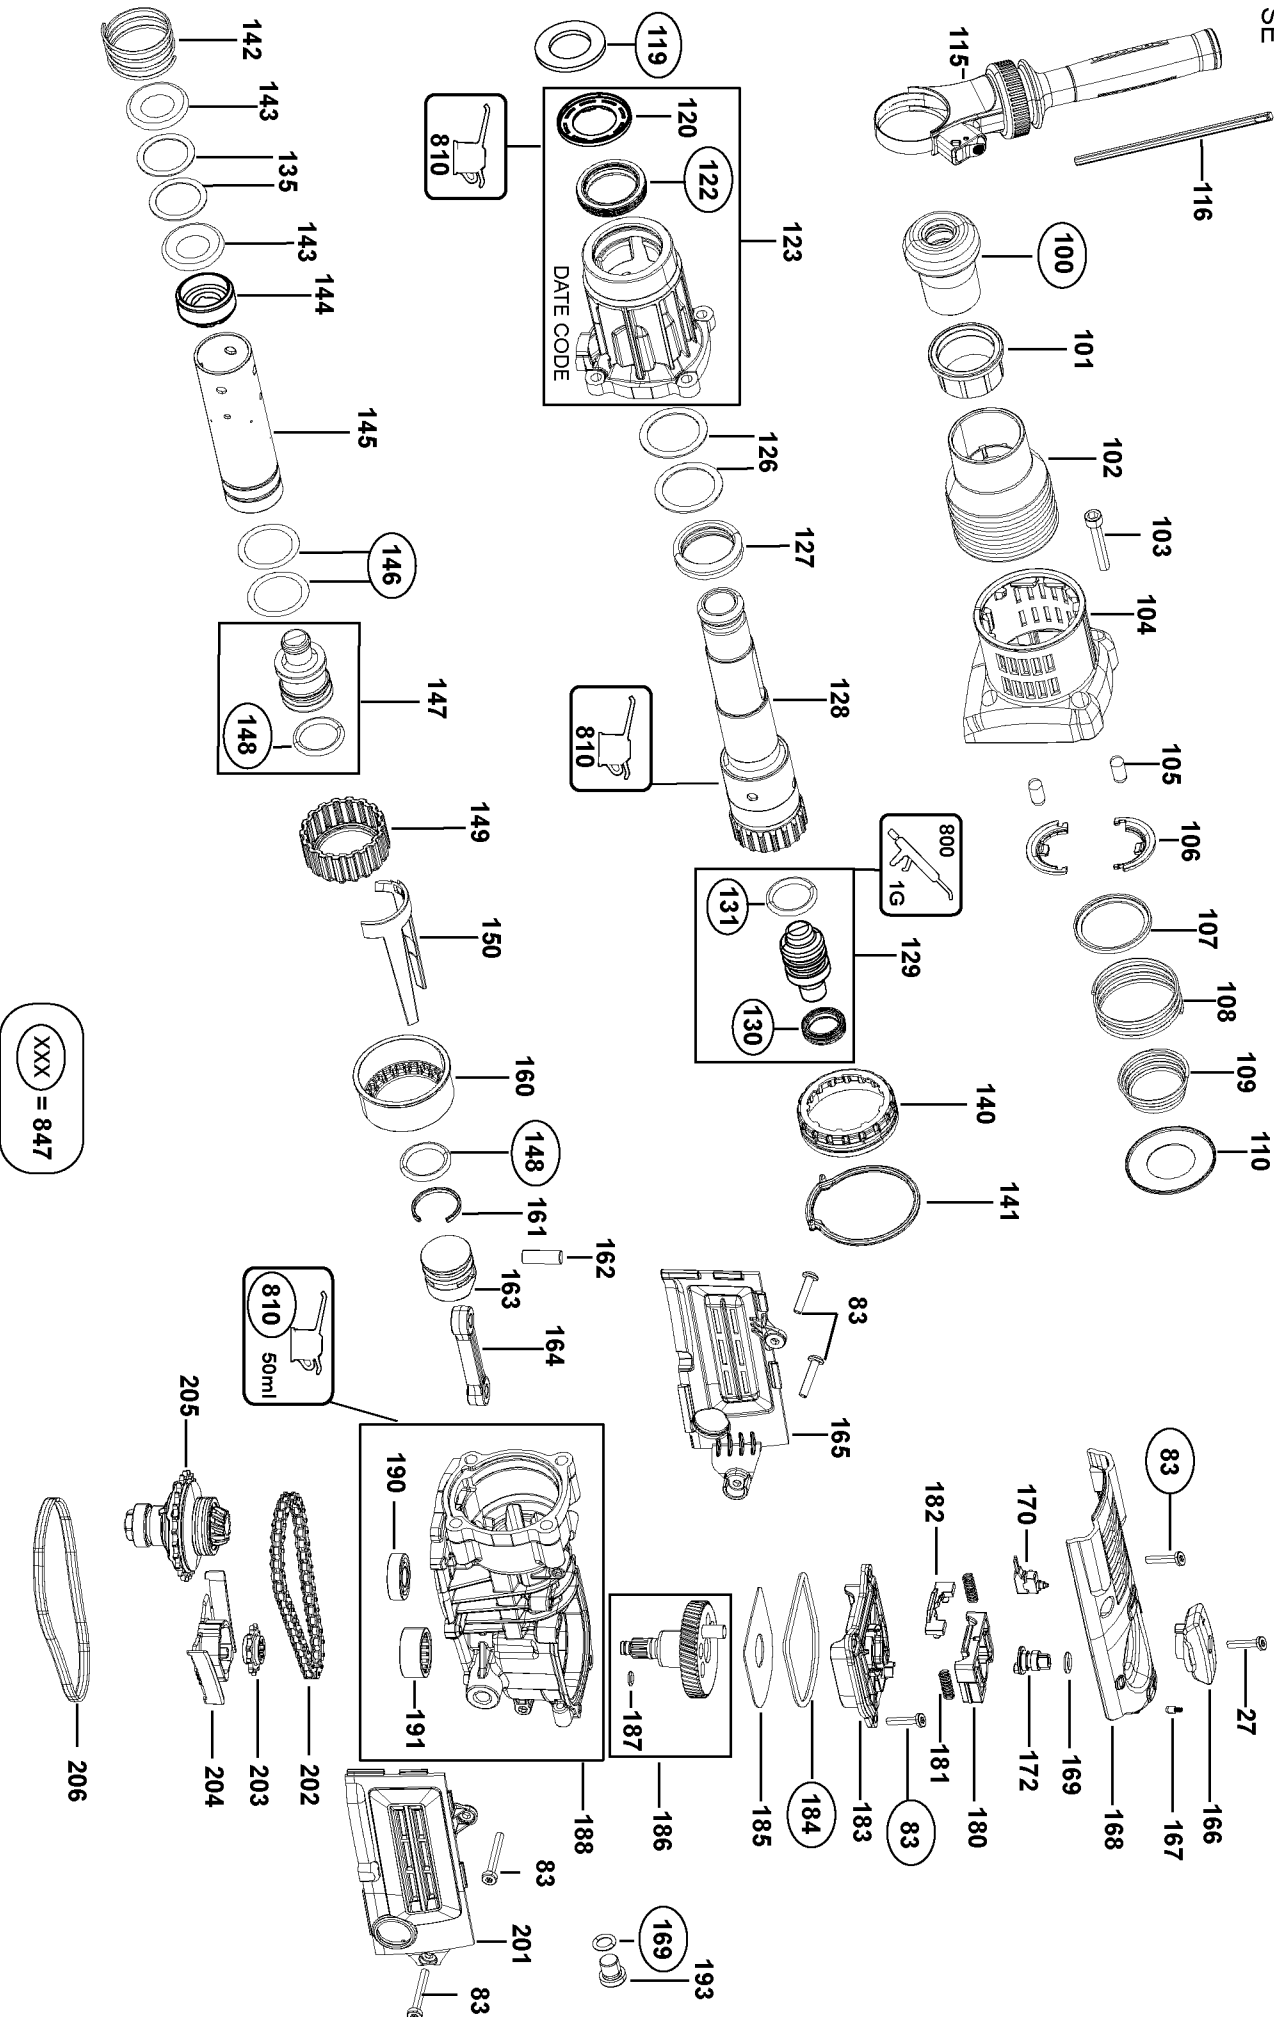

SE

XXX = 847

Parts List for D25601K Type 1

Item Number	Part Number	Description	Qty Required
1	N046419	ARMATURE	1
2	N041826	FIELD	1
3	N047284	HOUSING ASSY.	1
4	330003-39	BEARING,BALL	1
5	327141-03	SEAL	1
6	577746-00	RING	1
9	330065-21	SCREW	2
11	1007970-00	CONNECTOR	2
19	000000-00	No Longer Available	1
20	330003-60	BEARING	1
21	1007732-00	SLEEVE	1
22	1007798-00	BRIDGE	1
23	N047304	BRUSH & HOLDER	1
24	N047286	BRUSH SET (2)	1
25	N047445	BRUSH & HOLDER	1
26	N016920	FAN BAFFLE	1
27	330065-08	SCREW	25
28	1006592-01	FAN ASSEMBLY	1
29	324119-02	SCREW	1
40	1008683-00	END CAP	1
41	1006576-02	MOTOR COVER	1
42	N041754	GACC MODULE 115V	1
49	1005672-00	SCREW	1
50	1007939-00	COVER PLATE	1
60	1007569-00	SPRING	1
61	1007567-00	BUSHING	1
62	1007566-00	STOP	1

COPYRIGHT© 2005. All Rights Reserved.

Parts list, pricing, and availability subject to change. Please visit www.dewaltservicenet.com for current parts information.

Parts List for D25601K Type 1

Item Number	Part Number	Description	Qty Required
63	1007565-00	BELLOWS	1
64	1008681-00	SWITCH HANDLE	1
65	587114-01	TRIGGER	1
66	587274-00	SWITCH	1
67	1008682-00	HANDLE COVER	1
68	N019514	TRIGGER,LOCK-ON	1
69	N022005	LEAD WIRE ASSY	1
70	N015311	CONNECTOR	1
71	326619-00	SCREW	2
72	330100-04	CORDSET	1
75	N020040	LEAD WIRE	1
80	1008678-00	BELLOWS	1
81	N038214	BUSHING	2
82	N062047	PIN	1
83	324007-11	SCREW	19
85	821070	CORD CLAMP	1
86	323091-01	PROTECTOR,CORD	1
88	1008391-00	COVER	1
90	1007896-00	GUIDE	1
100	329816-00	LIP SEAL	1
101	326575-01	COLLAR	1
102	479247-00	SLEEVE ASSY	1
103	918825-02	SCREW	1
104	1006572-00	COVER	1
105	325878-00	ROLLER	2
106	325929-00	WASHER,HALF	2
107	327208-00	GUIDE	1