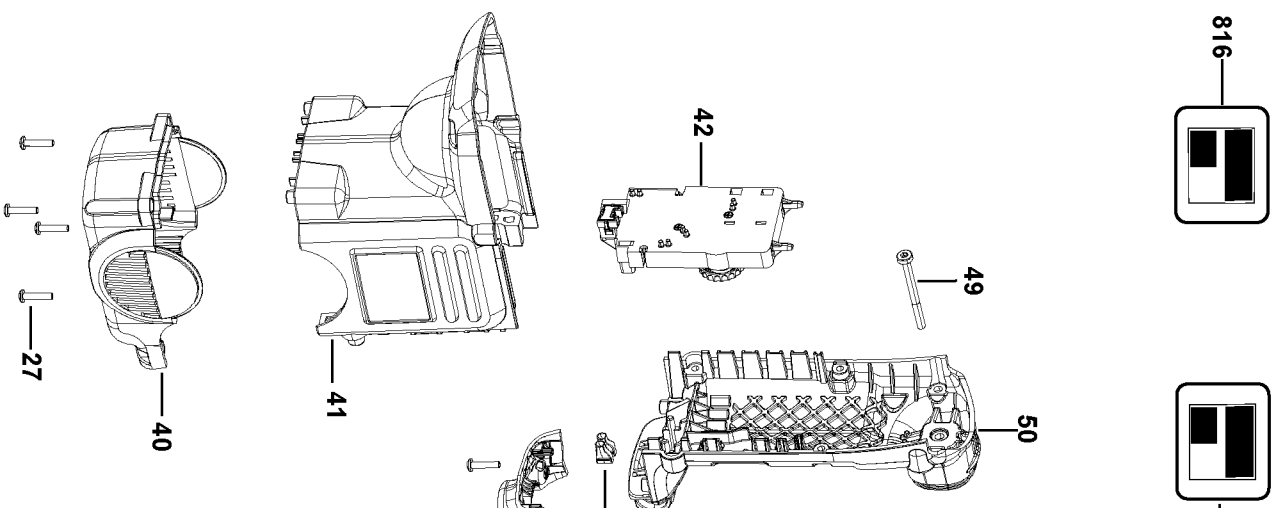

SE

Parts List for D25601K Type 1

Item Number	Part Number	Description	Qty Required
1	N046419	ARMATURE	1
2	N041826	FIELD	1
3	N047284	HOUSING ASSY.	1
4	330003-39	BEARING,BALL	1
5	327141-03	SEAL	1
6	577746-00	RING	1
9	330065-21	SCREW	2
11	1007970-00	CONNECTOR	2
19	000000-00	No Longer Available	1
20	330003-60	BEARING	1
21	1007732-00	SLEEVE	1
22	1007798-00	BRIDGE	1
23	N047304	BRUSH & HOLDER	1
24	N047286	BRUSH SET (2)	1
25	N047445	BRUSH & HOLDER	1
26	N016920	FAN BAFFLE	1
27	330065-08	SCREW	25
28	1006592-01	FAN ASSEMBLY	1
29	324119-02	SCREW	1
40	1008683-00	END CAP	1
41	1006576-02	MOTOR COVER	1
42	N041754	GACC MODULE 115V	1
49	1005672-00	SCREW	1
50	1007939-00	COVER PLATE	1
60	1007569-00	SPRING	1
61	1007567-00	BUSHING	1
62	1007566-00	STOP	1

COPYRIGHT© 2005. All Rights Reserved.

Parts list, pricing, and availability subject to change. Please visit www.dewaltservicenetwork.com for current parts information.

Parts List for D25601K Type 1

Item Number	Part Number	Description	Qty Required
63	1007565-00	BELLOWS	1
64	1008681-00	SWITCH HANDLE	1
65	587114-01	TRIGGER	1
66	587274-00	SWITCH	1
67	1008682-00	HANDLE COVER	1
68	N019514	TRIGGER,LOCK-ON	1
69	N022005	LEAD WIRE ASSY	1
70	N015311	CONNECTOR	1
71	326619-00	SCREW	2
72	330100-04	CORDSET	1
75	N020040	LEAD WIRE	1
80	1008678-00	BELLOWS	1
81	N038214	BUSHING	2
82	N062047	PIN	1
83	324007-11	SCREW	19
85	821070	CORD CLAMP	1
86	323091-01	PROTECTOR,CORD	1
88	1008391-00	COVER	1
90	1007896-00	GUIDE	1
100	329816-00	LIP SEAL	1
101	326575-01	COLLAR	1
102	479247-00	SLEEVE ASSY	1
103	918825-02	SCREW	1
104	1006572-00	COVER	1
105	325878-00	ROLLER	2
106	325929-00	WASHER,HALF	2
107	327208-00	GUIDE	1