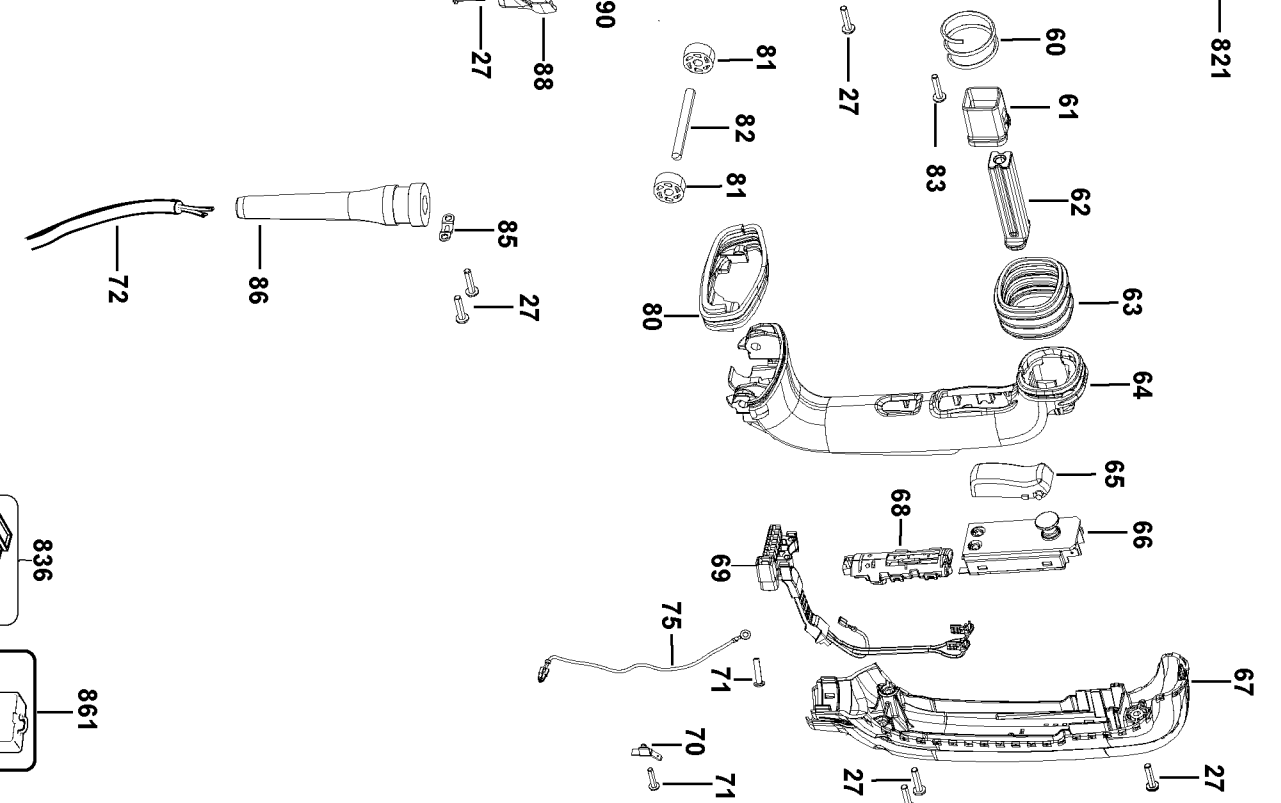

SE

Parts List for D25601K Type 1

Item Number	Part Number	Description	Qty Required
1	N046419	ARMATURE	1
2	N041826	FIELD	1
3	N047284	HOUSING ASSY.	1
4	330003-39	BEARING,BALL	1
5	327141-03	SEAL	1
6	577746-00	RING	1
9	330065-21	SCREW	2
11	1007970-00	CONNECTOR	2
19	000000-00	No Longer Available	1
20	330003-60	BEARING	1
21	1007732-00	SLEEVE	1
22	1007798-00	BRIDGE	1
23	N047304	BRUSH & HOLDER	1
24	N047286	BRUSH SET (2)	1
25	N047445	BRUSH & HOLDER	1
26	N016920	FAN BAFFLE	1
27	330065-08	SCREW	25
28	1006592-01	FAN ASSEMBLY	1
29	324119-02	SCREW	1
40	1008683-00	END CAP	1
41	1006576-02	MOTOR COVER	1
42	N041754	GACC MODULE 115V	1
49	1005672-00	SCREW	1
50	1007939-00	COVER PLATE	1
60	1007569-00	SPRING	1
61	1007567-00	BUSHING	1
62	1007566-00	STOP	1

COPYRIGHT© 2005. All Rights Reserved.

Parts list, pricing, and availability subject to change. Please visit www.dewaltservicenetwork.com for current parts information.

Parts List for D25601K Type 1

Item Number	Part Number	Description	Qty Required
63	1007565-00	BELLOWS	1
64	1008681-00	SWITCH HANDLE	1
65	587114-01	TRIGGER	1
66	587274-00	SWITCH	1
67	1008682-00	HANDLE COVER	1
68	N019514	TRIGGER,LOCK-ON	1
69	N022005	LEAD WIRE ASSY	1
70	N015311	CONNECTOR	1
71	326619-00	SCREW	2
72	330100-04	CORDSET	1
75	N020040	LEAD WIRE	1
80	1008678-00	BELLOWS	1
81	N038214	BUSHING	2
82	N062047	PIN	1
83	324007-11	SCREW	19
85	821070	CORD CLAMP	1
86	323091-01	PROTECTOR,CORD	1
88	1008391-00	COVER	1
90	1007896-00	GUIDE	1
100	329816-00	LIP SEAL	1
101	326575-01	COLLAR	1
102	479247-00	SLEEVE ASSY	1
103	918825-02	SCREW	1
104	1006572-00	COVER	1
105	325878-00	ROLLER	2
106	325929-00	WASHER,HALF	2
107	327208-00	GUIDE	1