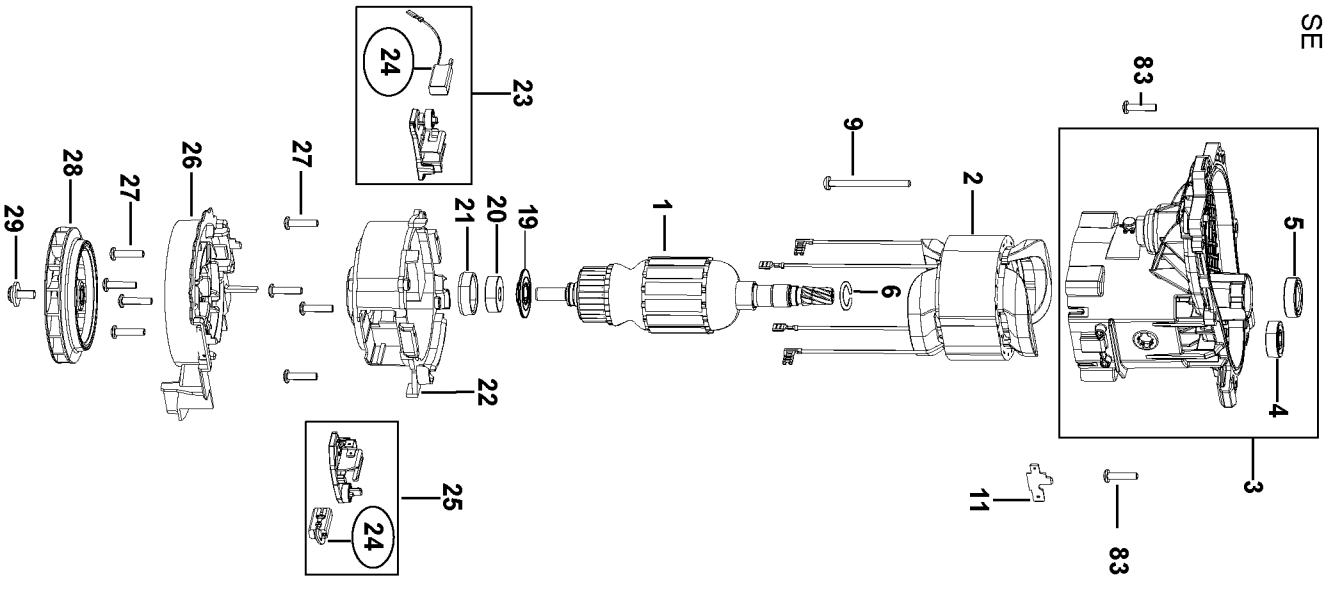

SE

Parts List for D25601K Type 1

Item Number	Part Number	Description	Qty Required
1	N046419	ARMATURE	1
2	N041826	FIELD	1
3	N047284	HOUSING ASSY.	1
4	330003-39	BEARING,BALL	1
5	327141-03	SEAL	1
6	577746-00	RING	1
9	330065-21	SCREW	2
11	1007970-00	CONNECTOR	2
19	000000-00	No Longer Available	1
20	330003-60	BEARING	1
21	1007732-00	SLEEVE	1
22	1007798-00	BRIDGE	1
23	N047304	BRUSH & HOLDER	1
24	N047286	BRUSH SET (2)	1
25	N047445	BRUSH & HOLDER	1
26	N016920	FAN BAFFLE	1
27	330065-08	SCREW	25
28	1006592-01	FAN ASSEMBLY	1
29	324119-02	SCREW	1
40	1008683-00	END CAP	1
41	1006576-02	MOTOR COVER	1
42	N041754	GACC MODULE 115V	1
49	1005672-00	SCREW	1
50	1007939-00	COVER PLATE	1
60	1007569-00	SPRING	1
61	1007567-00	BUSHING	1
62	1007566-00	STOP	1

COPYRIGHT© 2005. All Rights Reserved.

Parts list, pricing, and availability subject to change. Please visit www.dewaltservicenetwork.com for current parts information.

Parts List for D25601K Type 1

Item Number	Part Number	Description	Qty Required
63	1007565-00	BELLOWS	1
64	1008681-00	SWITCH HANDLE	1
65	587114-01	TRIGGER	1
66	587274-00	SWITCH	1
67	1008682-00	HANDLE COVER	1
68	N019514	TRIGGER,LOCK-ON	1
69	N022005	LEAD WIRE ASSY	1
70	N015311	CONNECTOR	1
71	326619-00	SCREW	2
72	330100-04	CORDSET	1
75	N020040	LEAD WIRE	1
80	1008678-00	BELLOWS	1
81	N038214	BUSHING	2
82	N062047	PIN	1
83	324007-11	SCREW	19
85	821070	CORD CLAMP	1
86	323091-01	PROTECTOR,CORD	1
88	1008391-00	COVER	1
90	1007896-00	GUIDE	1
100	329816-00	LIP SEAL	1
101	326575-01	COLLAR	1
102	479247-00	SLEEVE ASSY	1
103	918825-02	SCREW	1
104	1006572-00	COVER	1
105	325878-00	ROLLER	2
106	325929-00	WASHER,HALF	2
107	327208-00	GUIDE	1